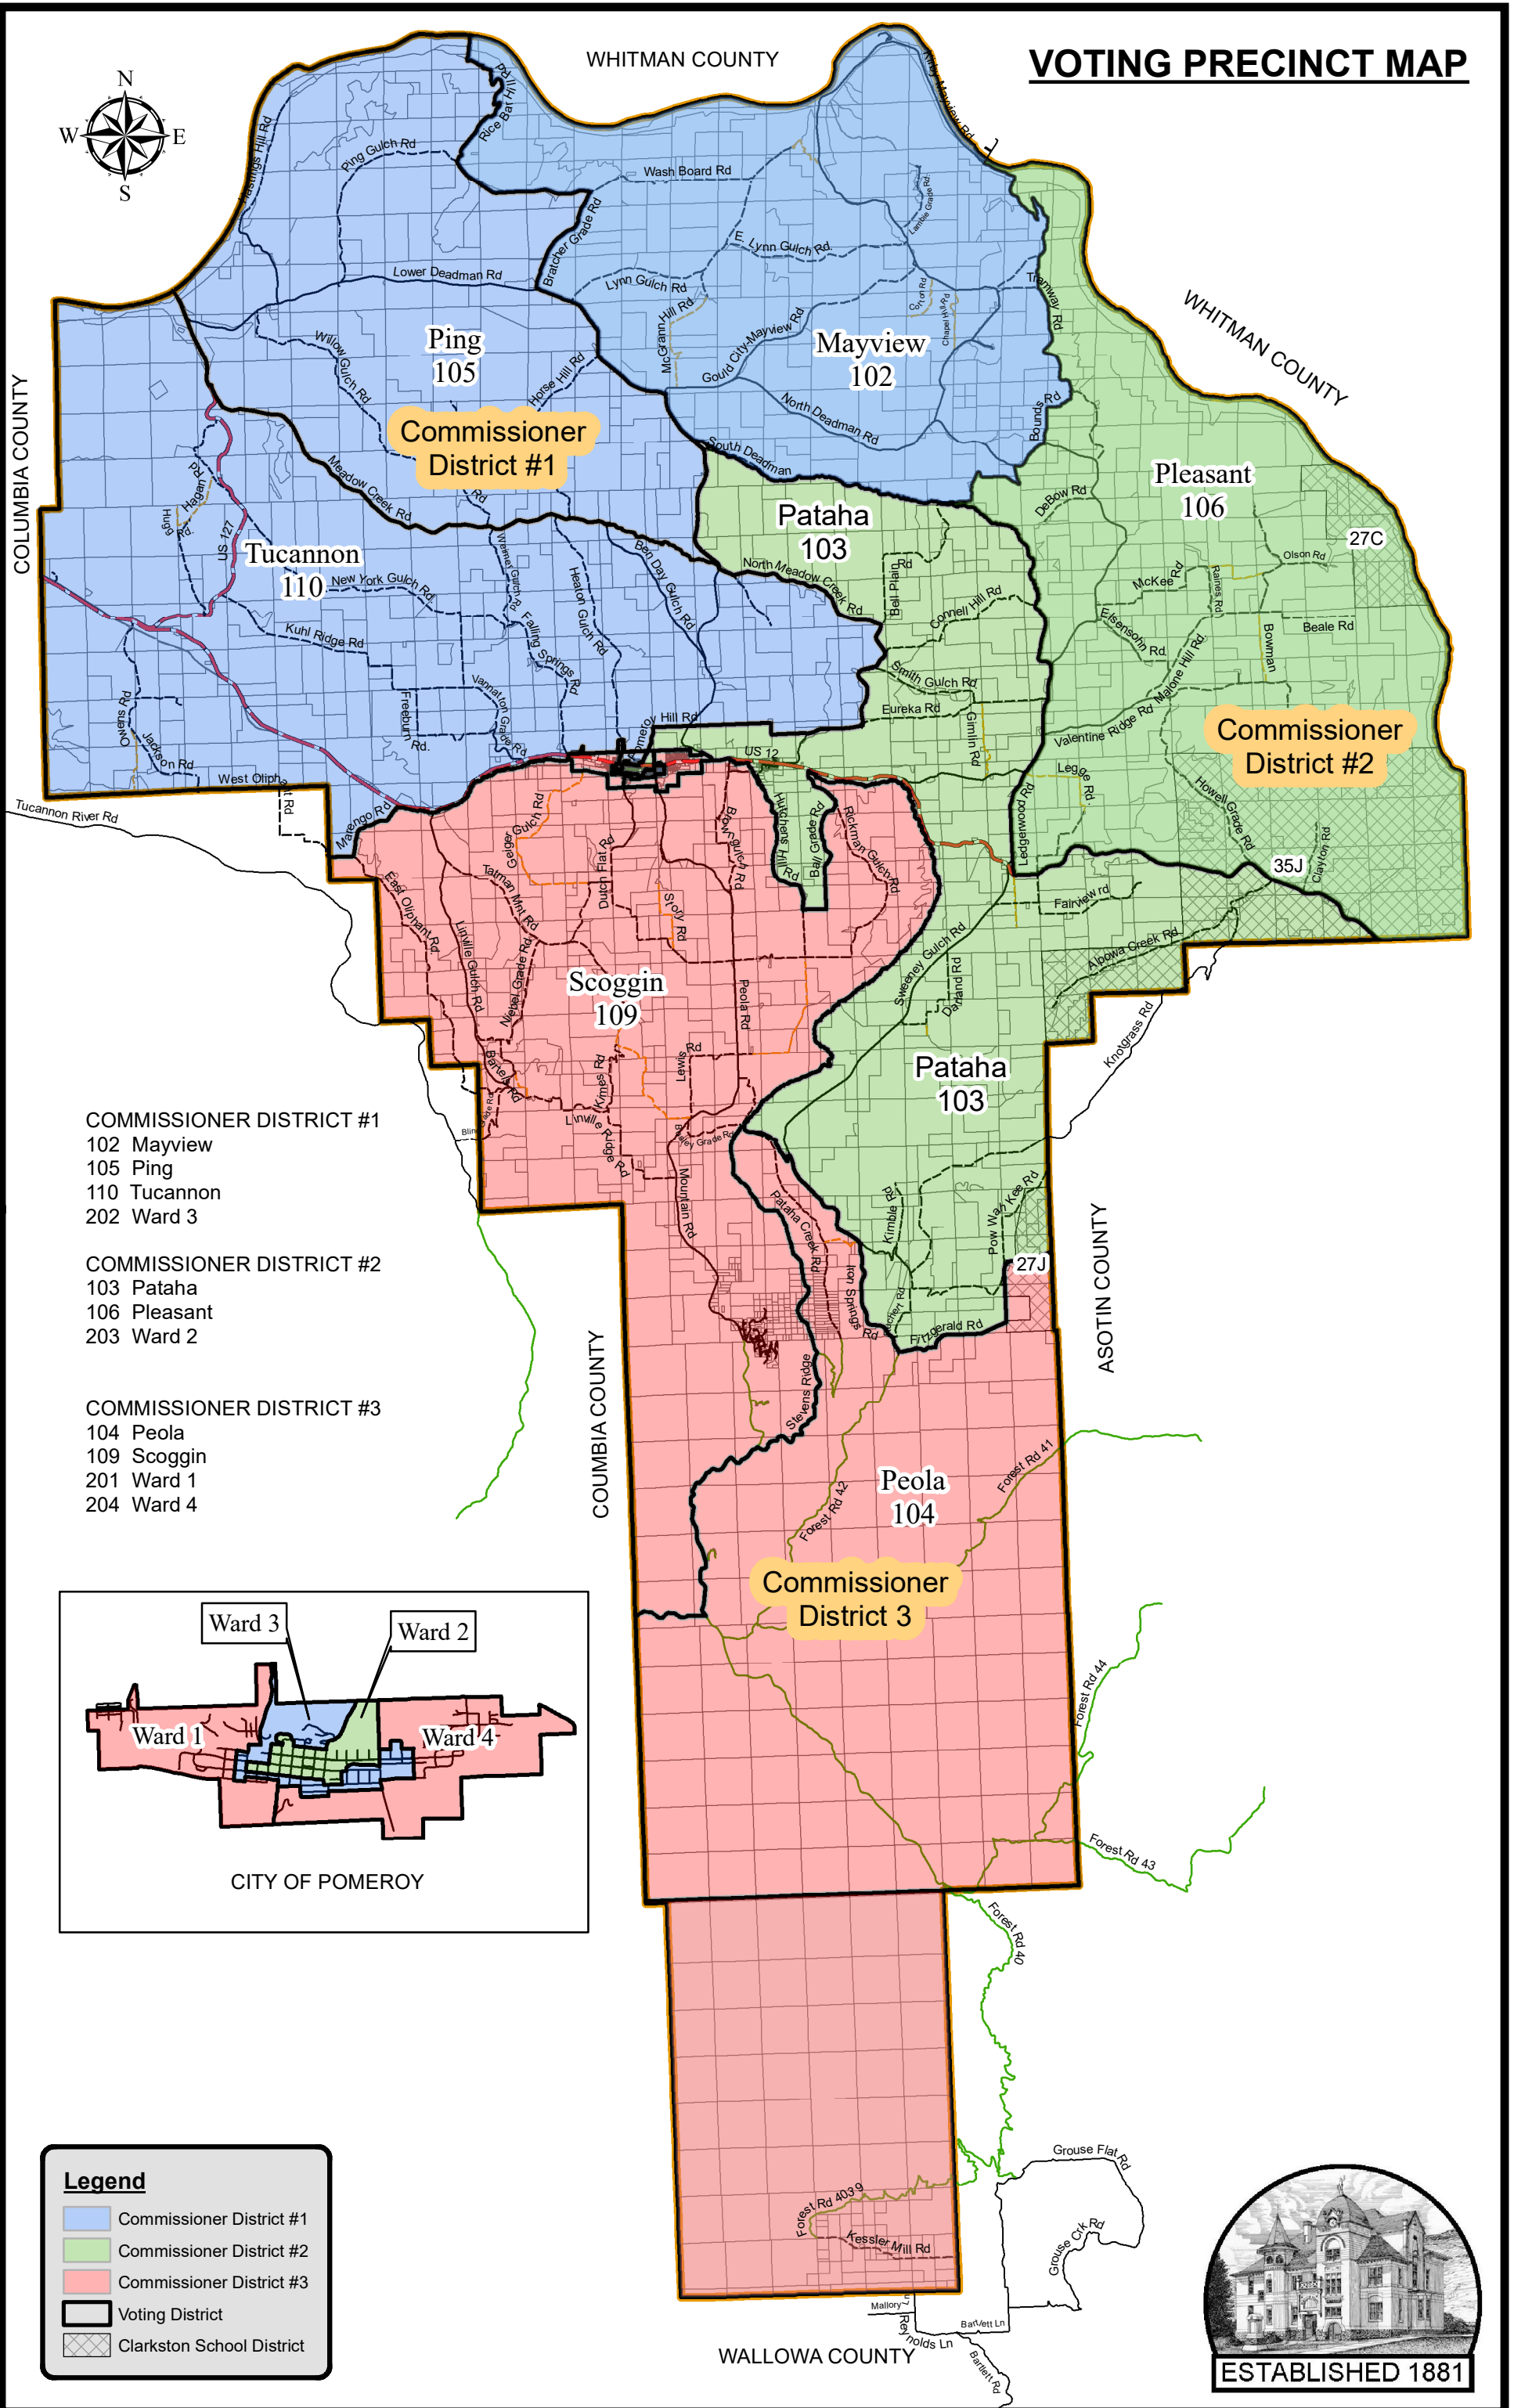

# VOTING PRECINCT MAP

COMMISSIONER DISTRICT #1  
 102 Mayview  
 105 Ping  
 110 Tucannon  
 202 Ward 3

COMMISSIONER DISTRICT #2  
 103 Pataha  
 106 Pleasant  
 203 Ward 2

COMMISSIONER DISTRICT #3  
 104 Peola  
 109 Scoggin  
 201 Ward 1  
 204 Ward 4

**Legend**

- Commissioner District #1
- Commissioner District #2
- Commissioner District #3
- Voting District
- Clarkston School District