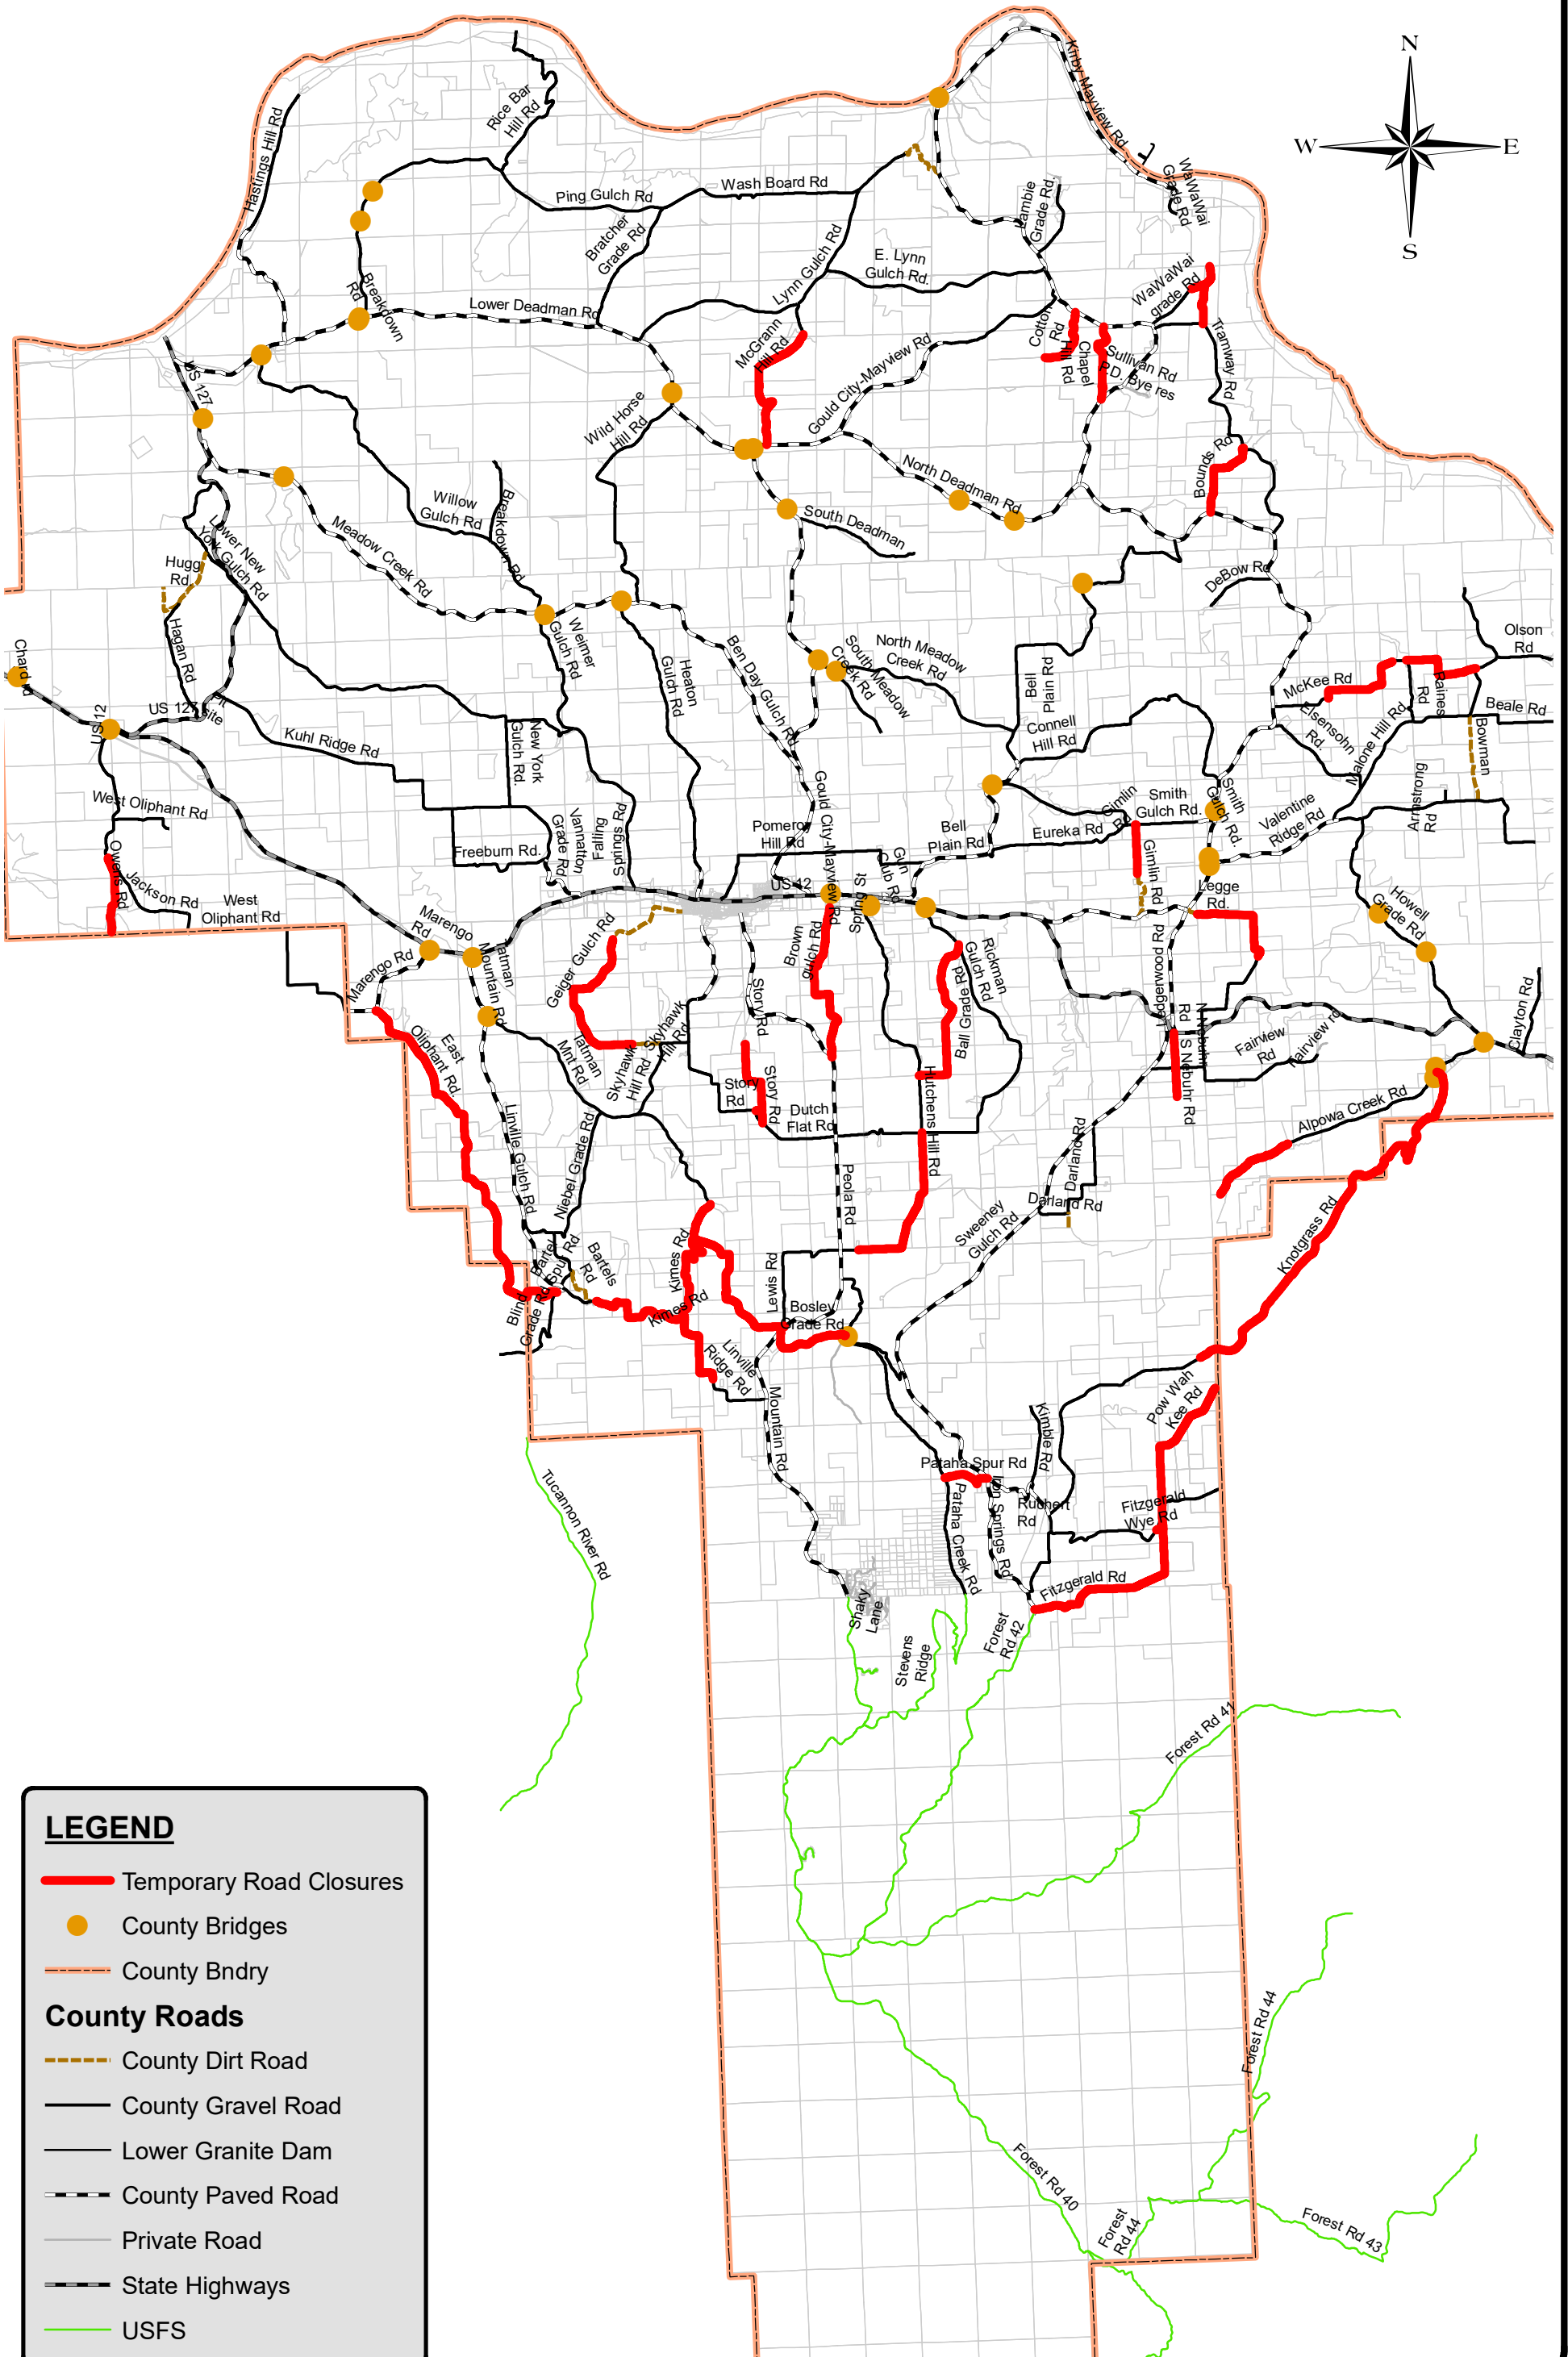

TEMPORARY COUNTY ROAD CLOSURES

LEGEND

- Temporary Road Closures
- County Bridges
- County Bndry

County Roads

- County Dirt Road
- County Gravel Road
- Lower Granite Dam
- County Paved Road
- Private Road
- State Highways
- USFS